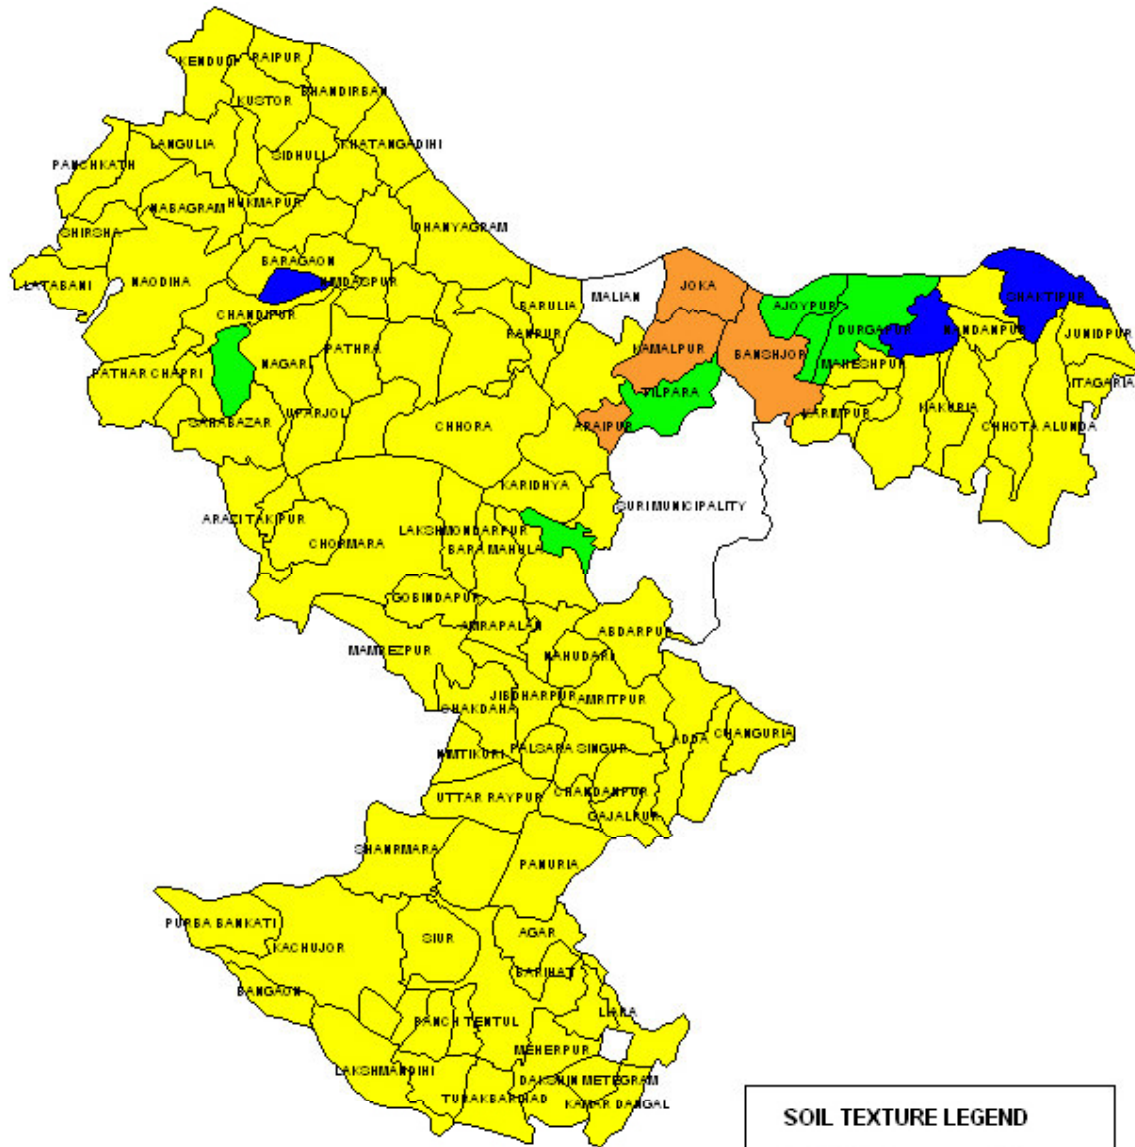

# SURI-I BLOCK

## SOIL TEXTURE MAP

**SOIL TEXTURE LEGEND**

<span style="color: orange;">■</span>	CLAY	(4)
<span style="color: green;">■</span>	CLAY LOAM	(6)
<span style="color: blue;">■</span>	LOAM	(3)
<span style="color: yellow;">■</span>	SANDY LOAM	(103)