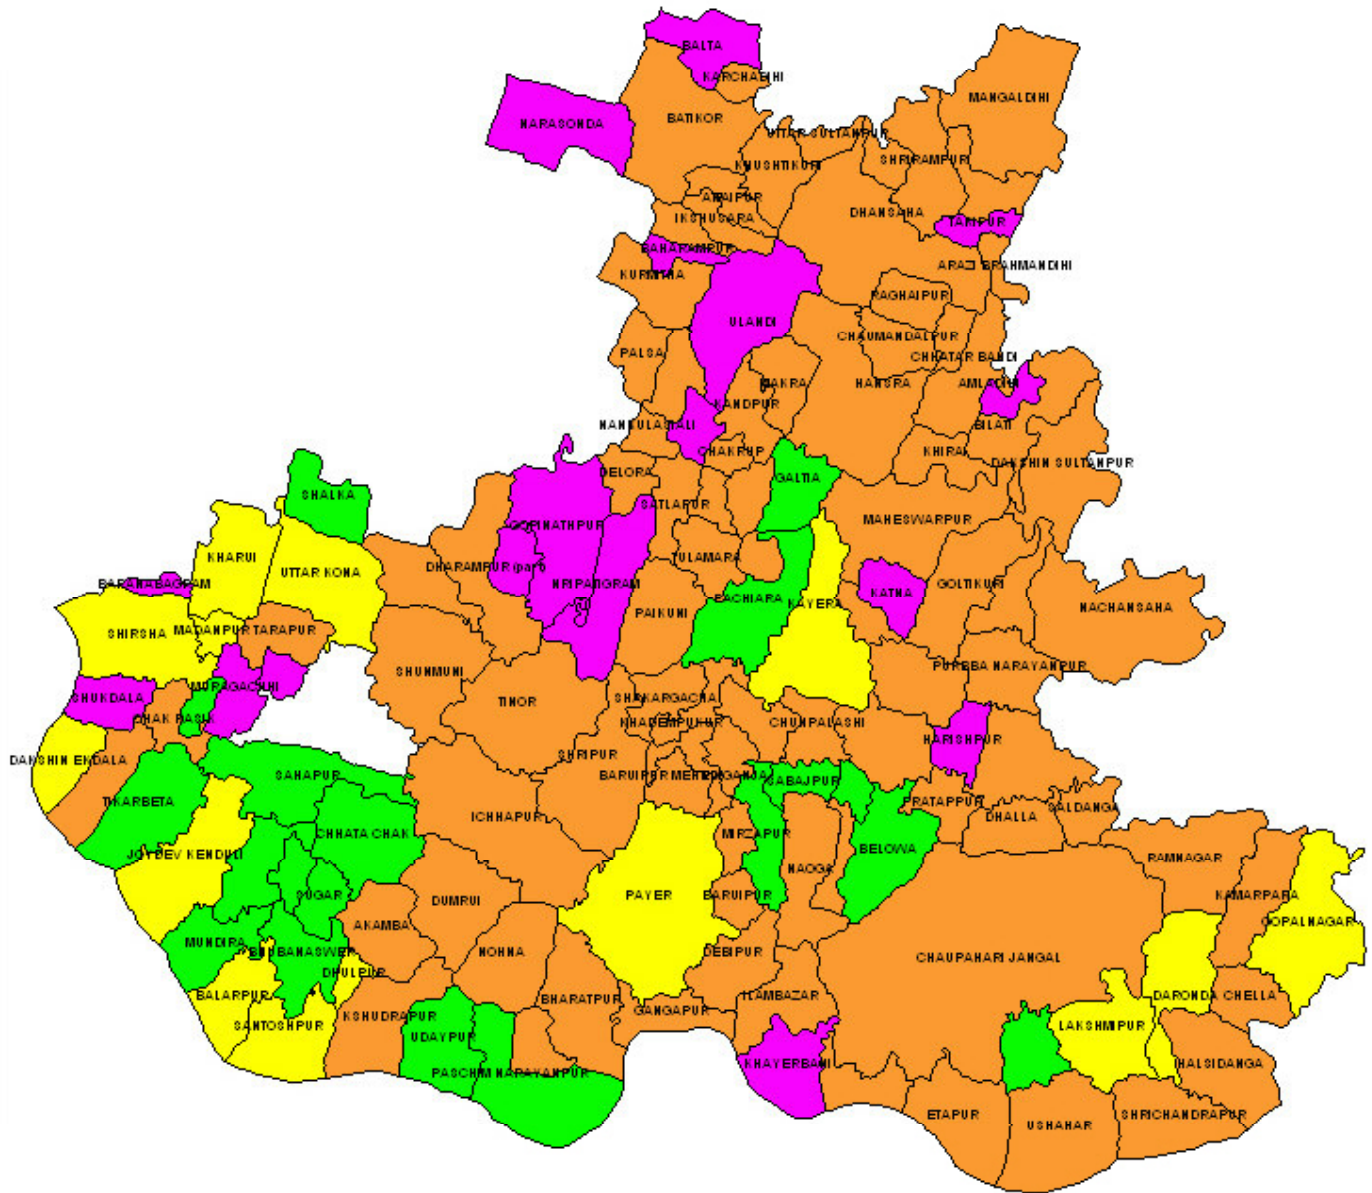

ILLAMBAZAR BLOCK

SOIL TEXTURE MAP

SOIL TEXTURE LEGEND

■	CLAY	(83)
■	CLAY LOAM	(19)
■	SANDY	(17)
■	SANDY LOAM	(14)

Prepared by : NIC Birbhum District Centre